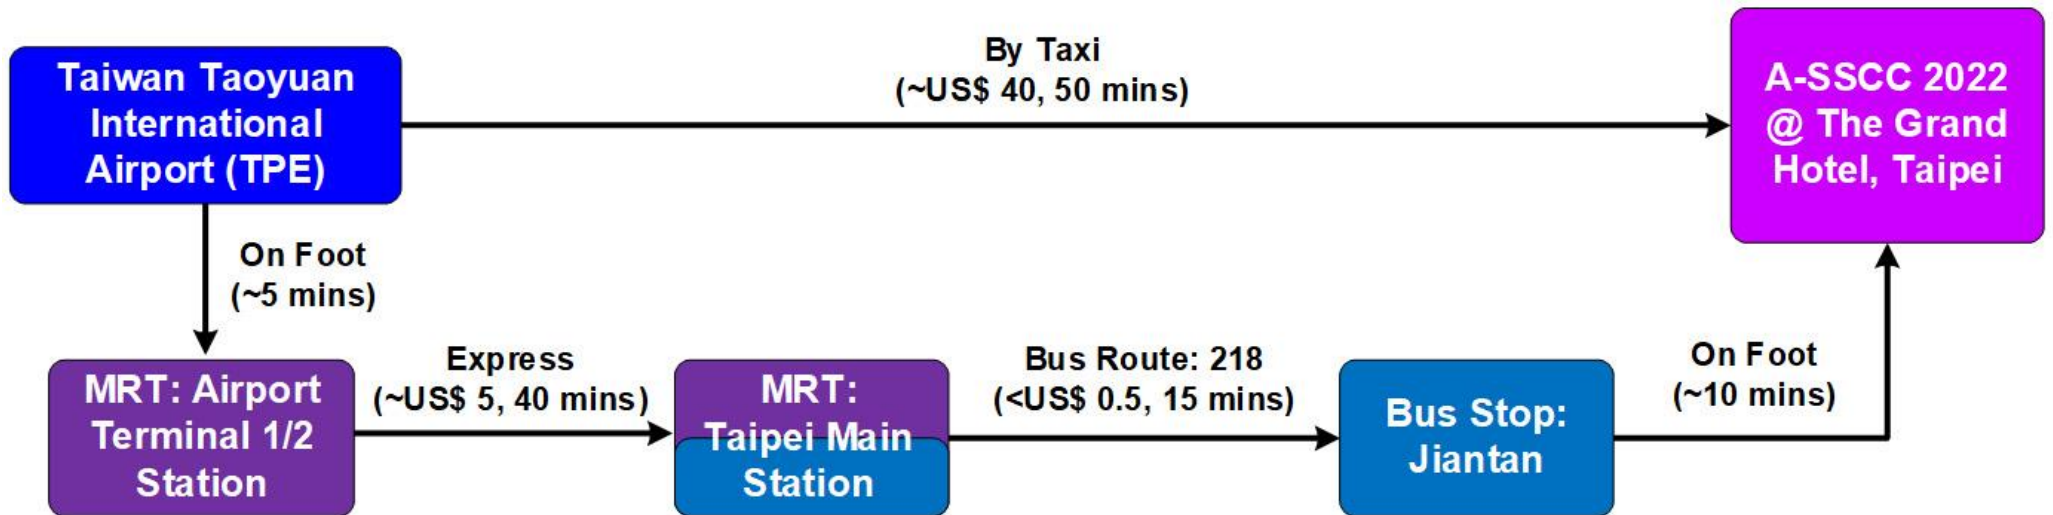

Transportation to The Grand Hotel, Taipei

Routing 1: From Taipei Songshan Airport (TSA) to The Grand Hotel

- Google Map (link)
[Taipei Songshan Airport \(TSA\) → The Grand Hotel](#)

Transportation to The Grand Hotel, Taipei

Routing 2: From Taiwan Taoyuan International Airport (TPE) to The Grand Hotel

- Google Map (link)
[Taiwan Taoyuan International Airport \(TPE\) → The Grand Hotel](#)

Taipei MRT

Taoyuan Airport MRT

Legend

Commuter	A1 ↔ A21 Stops at all stations
Airport-bound Commuter	A1 → A13 ; A21 → A12 Bound for Airport and stops at each station
Express	Stops at A1. A3. A8. A12. A13
Extended Service	Stops at A1. A3. A8. A12. A13. A18. A21