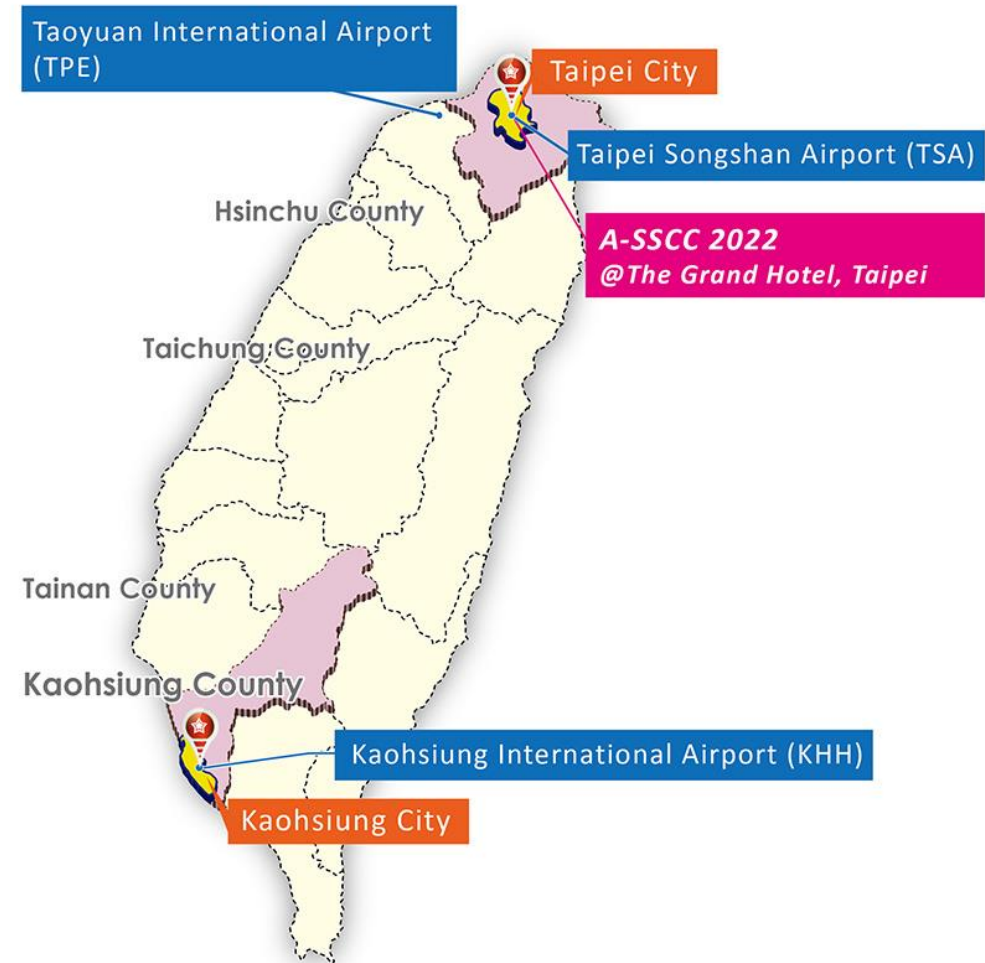

Welcome to Taiwan

Airports

There are three international airports, Taipei Songshan Airport (TSA), Taiwan Taoyuan International Airport (TPE), and Kaohsiung International Airport (KHH). The average flight time from Taiwan to major cities in the Asia-Pacific region is only two-and-a-half hours. A direct flight from the West Coast of the U.S. to Taiwan takes only 12 hours. The convenient international airport for A-SSCC 2022 is the Taipei Songshan Airport (TSA).

Website: (links)

- [Taipei Songshan Airport \(TSA\)](#)
- [Taiwan Taoyuan International Airport \(TPE\)](#)
- [Kaohsiung International Airport \(KHH\)](#)

International Flight Schedule: (links)

- [Taipei Songshan Airport \(TSA\)](#)
- [Taiwan Taoyuan International Airport \(TPE\)](#)
- [Kaohsiung International Airport \(KHH\)](#)

Transportation to The Grand Hotel, Taipei

Routing 1: From Taipei Songshan Airport (TSA) to The Grand Hotel

- Google Map (link)
[Taipei Songshan Airport \(TSA\) → The Grand Hotel](#)

Transportation to The Grand Hotel, Taipei

Routing 2: From Taiwan Taoyuan International Airport (TPE) to The Grand Hotel

- Google Map (link)
[Taiwan Taoyuan International Airport \(TPE\) → The Grand Hotel](#)

Taipei MRT

Taoyuan Airport MRT

Legend

Commuter	A1 ↔ A21 Stops at all stations
Airport-bound Commuter	A1 → A13 ; A21 → A12 Bound for Airport and stops at each station
Express	Stops at A1. A3. A8. A12. A13
Extended Service	Stops at A1. A3. A8. A12. A13. A18. A21