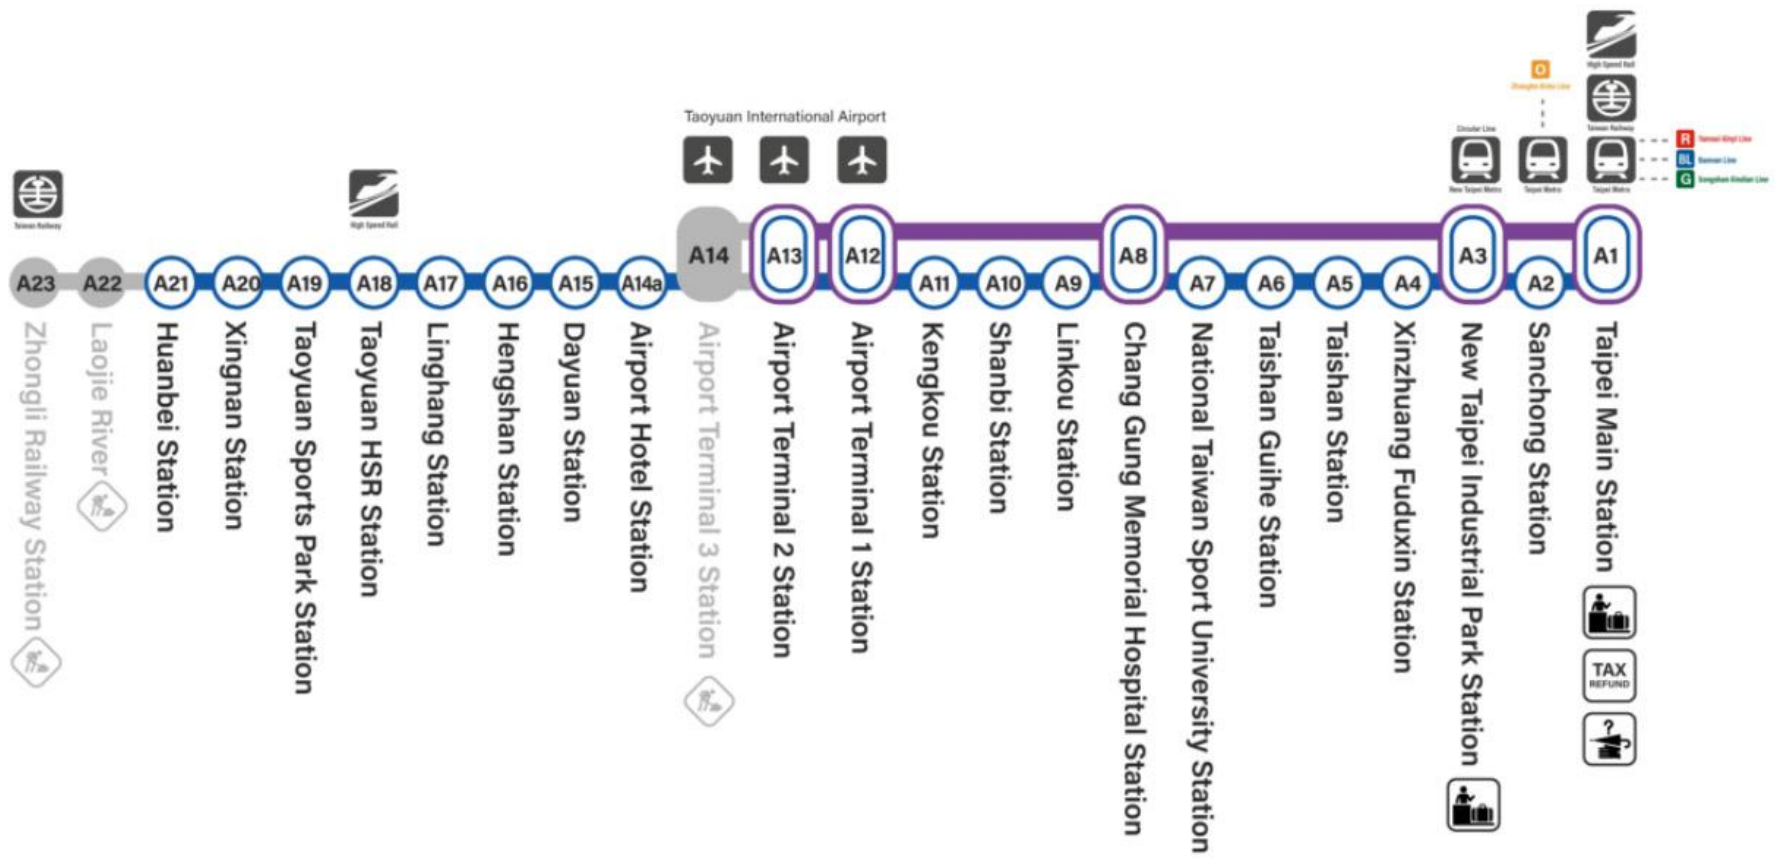

Welcome to Taiwan

Airports

There are three international airports, Taipei Songshan Airport (TSA), Taiwan Taoyuan International Airport (TPE), and Kaohsiung International Airport (KHH). The average flight time from Taiwan to major cities in the Asia-Pacific region is only two-and-a-half hours. A direct flight from the West Coast of the U.S. to Taiwan takes only 12 hours. The convenient international airport for A-SSCC 2022 is the Taipei Songshan Airport (TSA).

Transportation to The Grand Hotel, Taipei

Routing 1: From Taipei Songshan Airport (TSA) to The Grand Hotel

- Google Map (link)
[Taipei Songshan Airport \(TSA\) → The Grand Hotel](#)

Transportation to The Grand Hotel, Taipei

Routing 2: From Taiwan Taoyuan International Airport (TPE) to The Grand Hotel

- Google Map (link)
[Taiwan Taoyuan International Airport \(TPE\) → The Grand Hotel](#)

Taipei MRT

Taoyuan Airport MRT

Legend

Commuter	A1 ↔ A21 Stops at all stations
Airport-bound Commuter	A1 → A13 ; A21 → A12 Bound for Airport and stops at each station
Express	Stops at A1. A3. A8. A12. A13
Extended Service	Stops at A1. A3. A8. A12. A13. A18. A21

In-Town Check-in
 Tax Refund
 Lost & Found
 Under Construction
 Passage

The Grand Hotel, Taipei 台北圓山大飯店

If you would like to go to *The Grand Hotel*, you can take a taxi and tell the driver or show him/her: