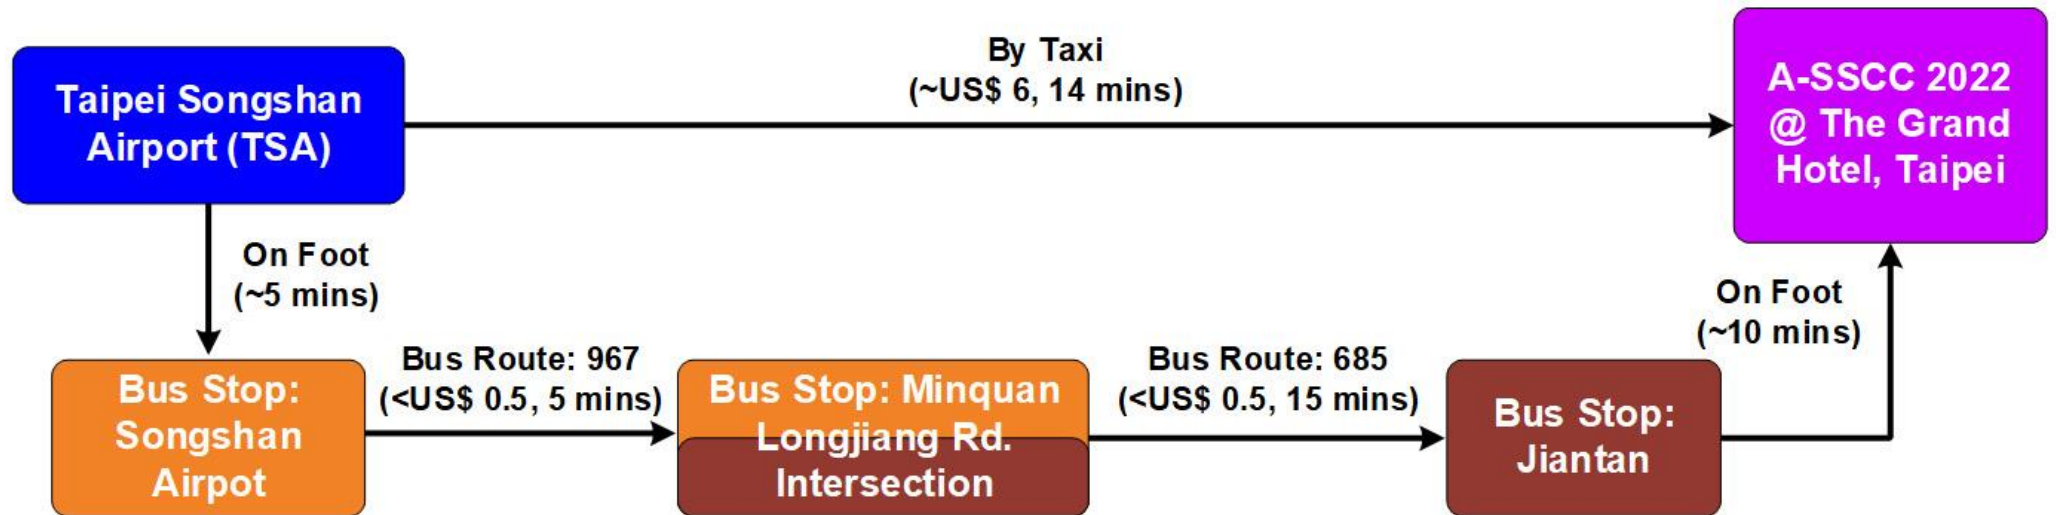

Welcome to Taiwan

Airports

There are three international airports, Taipei Songshan Airport (TSA), Taiwan Taoyuan International Airport (TPE), and Kaohsiung International Airport (KHH). The average flight time from Taiwan to major cities in the Asia-Pacific region is only two-and-a-half hours. A direct flight from the West Coast of the U.S. to Taiwan takes only 12 hours. The convenient international airport for A-SSCC 2022 is the Taipei Songshan Airport (TSA).

Transportation to The Grand Hotel, Taipei

Routing 1: From Taipei Songshan Airport (TSA) to The Grand Hotel

- Google Map (link)
[Taipei Songshan Airport \(TSA\) → The Grand Hotel](#)

Transportation to The Grand Hotel, Taipei

Routing 2: From Taiwan Taoyuan International Airport (TPE) to The Grand Hotel

- Google Map (link)
[Taiwan Taoyuan International Airport \(TPE\) → The Grand Hotel](#)

Taipei MRT

Taoyuan Airport MRT

Legend

Commuter	A1 ↔ A21 Stops at all stations
Airport-bound Commuter	A1 → A13 ; A21 → A12 Bound for Airport and stops at each station
Express	Stops at A1. A3. A8. A12. A13
Extended Service	Stops at A1. A3. A8. A12. A13. A18. A21